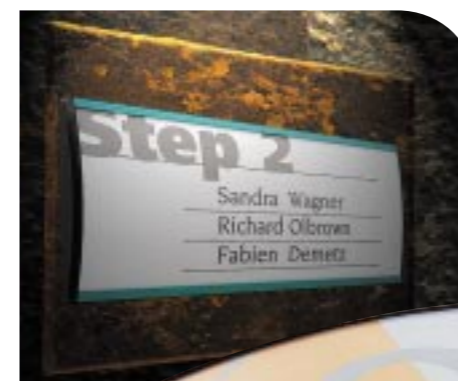

03:PLATO+

03:PLATO+

The icing on the Plato cake... for those people who want to add that touch of class to their signage. A simple click and your frames are fixed. Eye-catching desk or wall signage with the freedom to choose the lettering and printing yourself, print it out and slide it into the aluminium frame. The signage is equally at home as a wall mounting, using either double-sided tape or screws.

The 'must have' for your wall signage with aluminium profiles and a transparent acryl cover, that can be removed with a suction cap, ranging from 75 through 105, 150, 210 to 300 mm. This contemporary and attractive model can be fitted both vertically and horizontally on any wall with the added benefit that all the sections click together. Once affixed to the wall there's no need to remove the end caps to alter your message. As with all Alu-Sign products, innovation and flexibility rule.

A touch of class