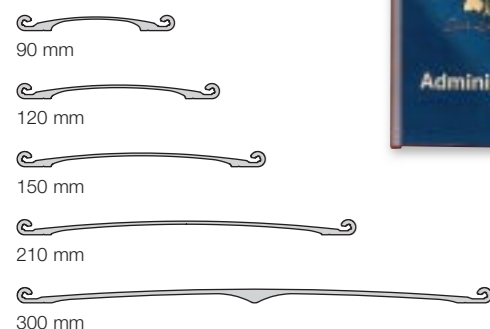

### 03:PLATO

Plato is the flagship of multi-functional signage. The attractive designs fit perfectly into small and larger concepts, be they office information signs or larger signs for directions. Plato also offers the flexibility for you to alter signage information yourself at a moment's notice. Plato is easy to install and brings years of usage.

The benchmark of house signage, Alu-Sign have come up with a timeless design incorporating a clear, curved anodised frame with transparent anti-reflex PVC cover that can be removed with a suction cap. Supplied with designer screws for wall mounting when necessary. No need to remove the tabs.

#### STANDARD SIZES

The comprehensive range of profiles runs from 90, 120, 150, 210 to 300 mm. They can be suspended, wall mounted, or be used as stand alone desk signage, single or double-sided. Plato allows you to formulate your own inlay text on your computer and thus alter it as often as you wish.